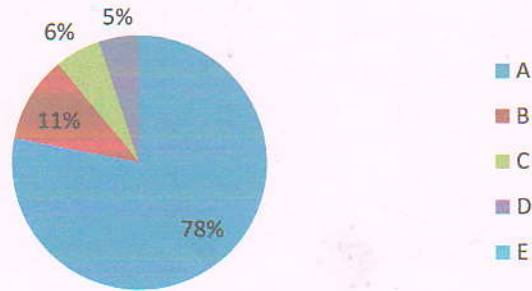

Proper light and fan is available at class rooms.

137 responses