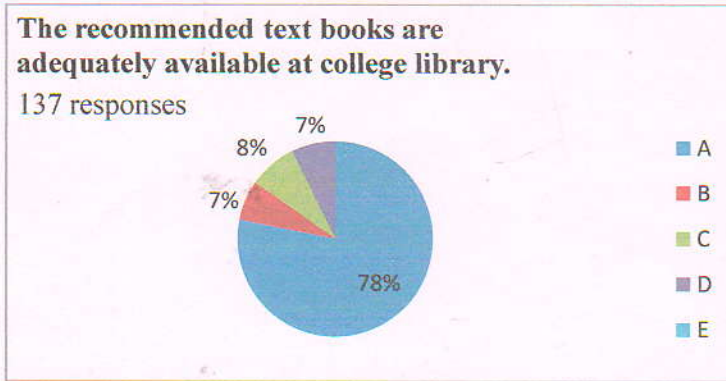

Students' Feedback on Infrastructure (2021-22)

P. Saha

Principal
Purbasthali College
Parulia, Purba Bardhaman.

College library opens at proper time.

137 responses

Behavior of Library Staffs is good.

137 responses

Internet access is available at college library.

137 responses

Beshe
Principal
Purbasthali College
Parulia, Purba Bardhaman.

Cleanliness follows at college campus.

137 responses

Proper light and fan is available at class rooms.