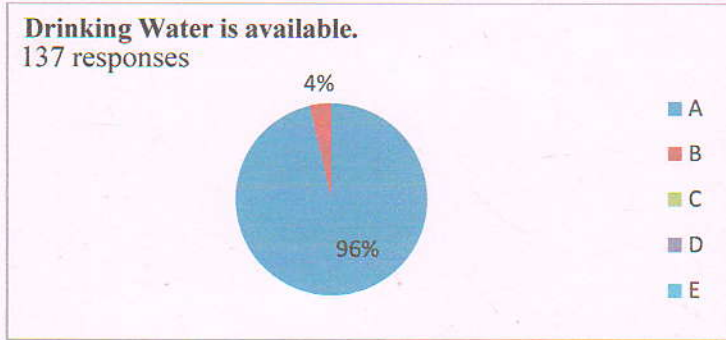

Students' Feedback on Infrastructure (2021-22)

P. Saha

Principal
Purbasthali College
Parulia, Purba Bardhaman.

College library opens at proper time.

137 responses

Behavior of Library Staffs is good.

137 responses