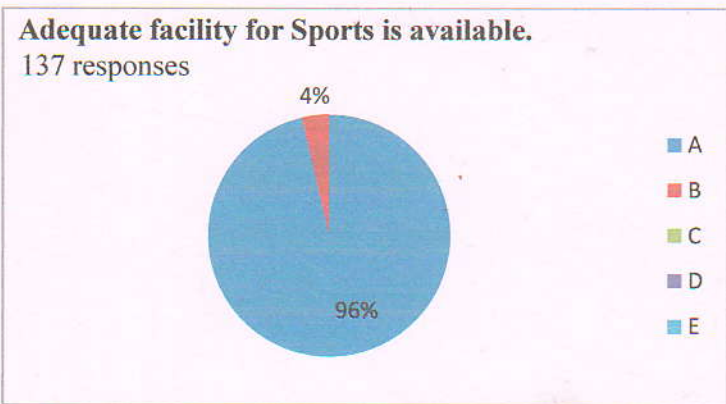

Students' Feedback on Infrastructure (2021-22)

P. Saha

Principal
Purbasthali College
Parulia, Purba Bardhaman.

College library opens at proper time.

137 responses

Behavior of Library Staffs is good.

137 responses