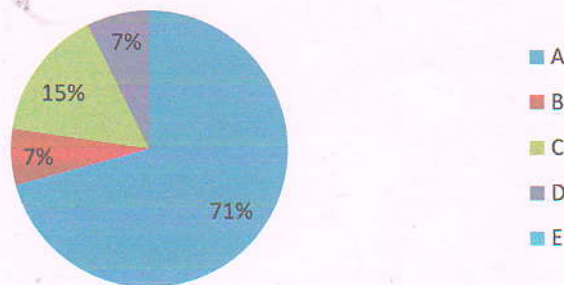

ICT based classroom is available.

137 responses

Bsde
Principal
Purbasthali College
Parulia, Purba Bardhaman.