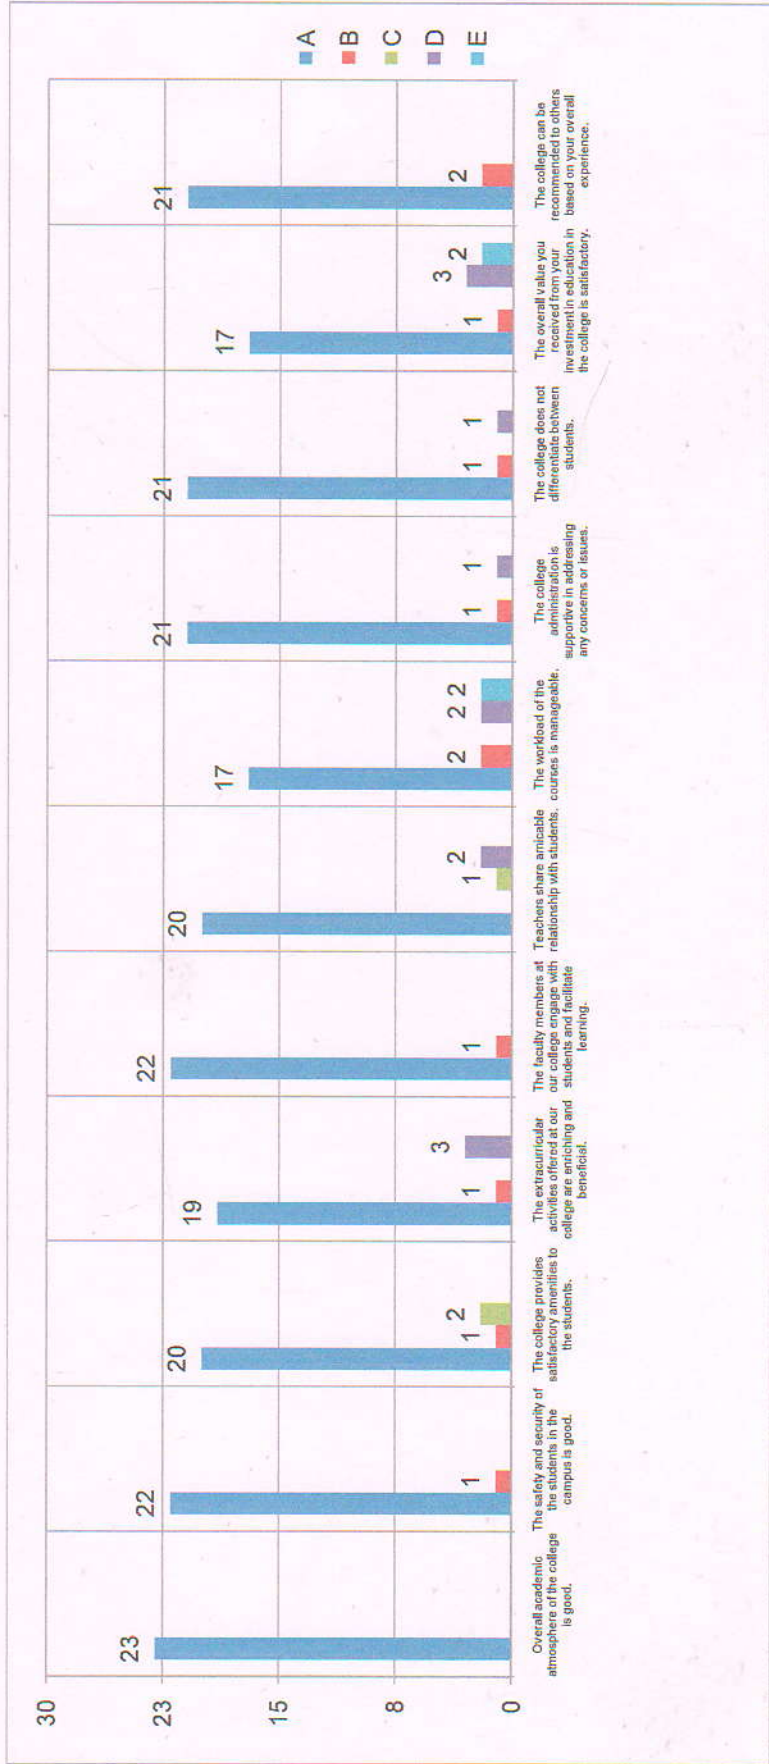

Feedback Report by Alumni/ Parents, Session 2018-19

Asst. Secy

PURBASTHALI COLLEGE

ESTD: 2009

Vill + P.O:-Parulia, Dist:- Burdwan, Pin No-713513

Contact No. 8617647363 / 03454-264666

Email :- purbasthalicollege@gmail.com, Visit us : www.purbasthalicollege.com

Feedback from Alumni / Parents on College

Session- 2018-19

Name of the Department of the Alumni/Student- Bengali

Programme- B.A. Hons. / Gen

Give your opinion without any bias and prejudice. Select the options wisely; choose A or B or C or D or E depending on whether you agree or not with the statements given below. A=Totally Agree (সম্পূর্ণ একমত) B=Somewhat Agree (কিছুটা একমত) C=Can not Say (জানিনা) D=Do not Agree (একমত না) E = Totally Disagree (সম্পূর্ণ অসম্মত)