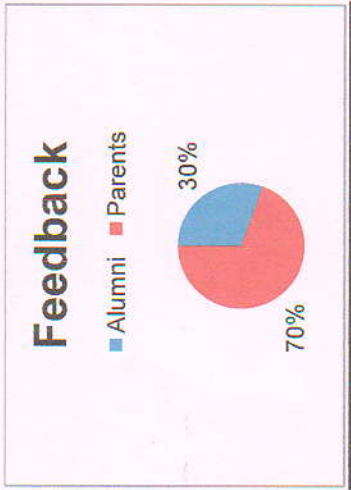

Feedback Report by Alumni/ Parents, Session 2018-19

Asst. Secy