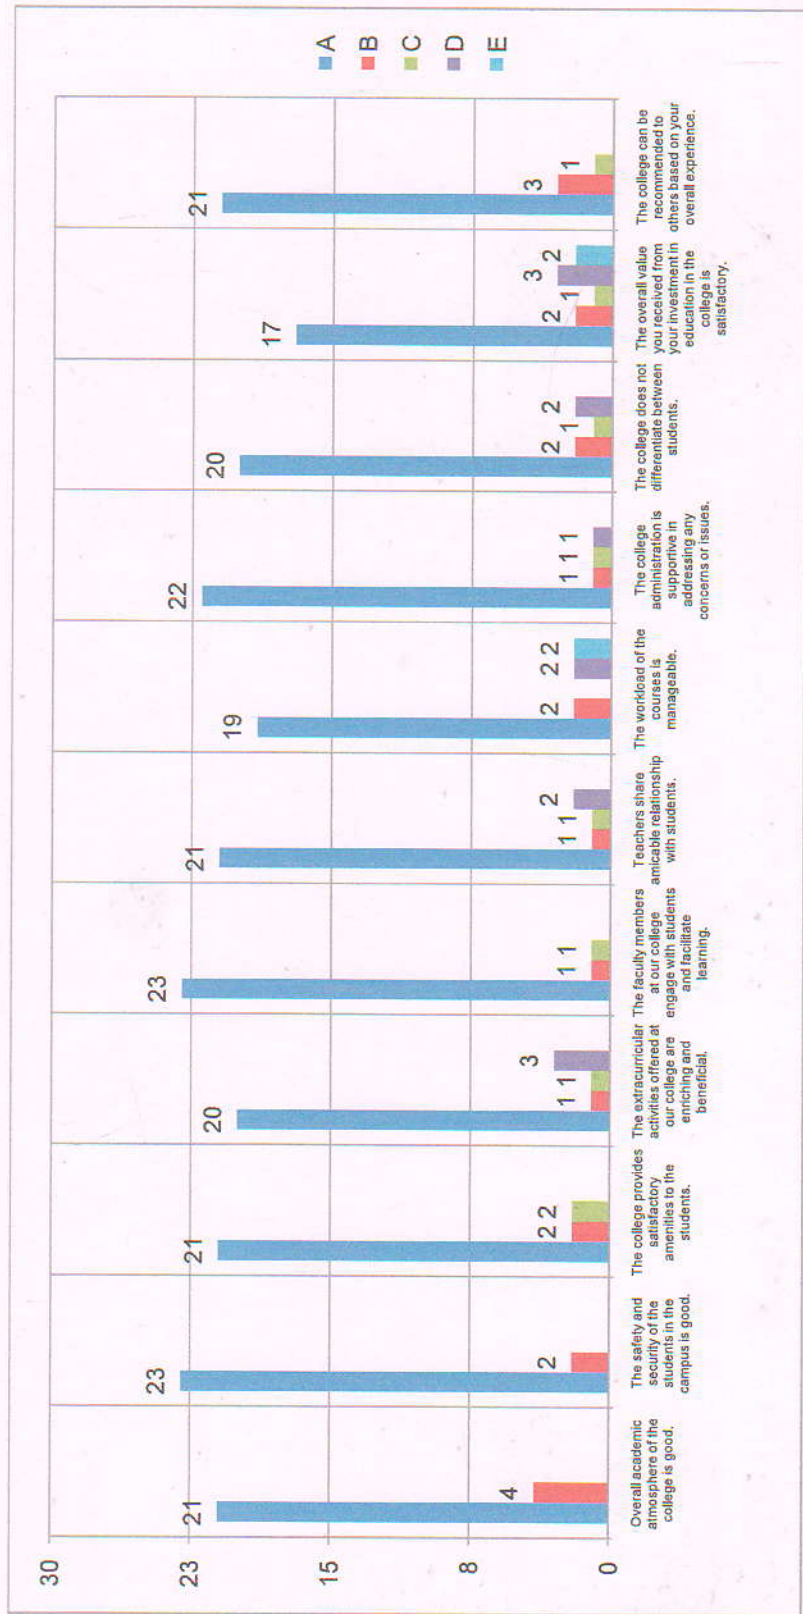

Feedback Report by Alumni/ Parents, Session 2019-20